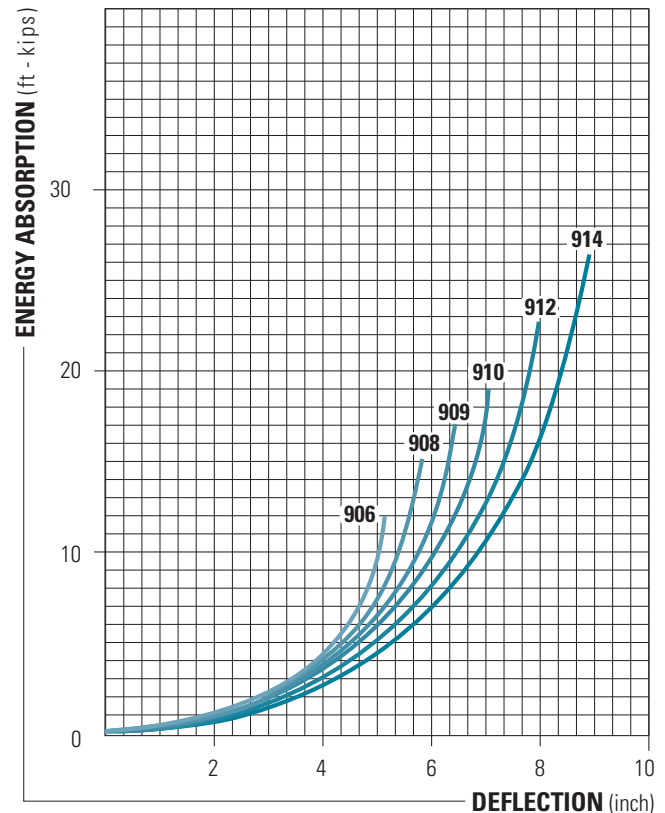

900 SERIES

D-SHAPED / O-BORE

Great all purpose, rugged D-shaped fenders mount by drilling a through hole across the base. Offered in three EPDM colors: black, non-marking grey and white.

See page 26 for D-shaped / D-bore fenders.

CODE NO.	DURAMAX® PART NO.	BASE WIDTH (W)	HEIGHT (H)	BORE (B)	RADIUS (R)	WT./FT.	LENGTH UP TO
DB-906	802090601	5"	6"	2 1/2"	2 1/2"	11.7 LBS.	20 FT.
DB-906A	802090611	6"	6"	3"	3"	13 LBS.	20 FT.
DB-908	802090801	8"	8"	3"	4"	26.2 LBS.	20 FT.
DB-909	802090901	8"	10"	3"	4"	34.6 LBS.	20 FT.
DB-909B	802090911	9 1/4"	10"	3"	5"	40 LBS.	20 FT.
DB-910	802091001	10"	10"	3"	5"	43 LBS.	20 FT.
DB-910A	802091011	10"	10"	4"	5"	41.7 LBS.	20 FT.
DB-912	802091201	12"	12"	4"	6"	60.7 LBS.	20 FT.
DB-912A	802091211	12"	12"	5"	6"	57 LBS.	20 FT.
DB-912B	802090013	12"	14"	5"	6"	69.6 LBS.	20 FT.
DB-912C	802091231	12"	14"	4"	6"	73.3 LBS.	20 FT.
DB-914	802091401	14"	14"	6"	7"	76.8 LBS.	20 FT.
DB-914B	802091421	14"	12"	6"	7"	62.2 LBS.	20 FT.
DB-914C	802091431	13.5"	12"	6"	6.75"	59.8 LBS.	20 FT.

Offered in three EPDM colors: black, non-marking grey and white.

CODE NO.	DURAMAX® PART NO.	BASE WIDTH (W)	HEIGHT (H)	BORE (B)	WT./FT.	LENGTH UP TO
DB-954	802090022	4"	4"	2" x 2"	5.6 LBS.	20 FT.
DB-956	802090021	6"	6"	3" x 3"	12.6 LBS.	20 FT.
DB-958	802090005	8"	8"	4" x 4"	22.5 LBS.	20 FT.
DB-960	802090011	10"	10"	5" x 5"	35.1 LBS.	20 FT.
DB-962	802090015	12"	12"	6" x 6"	50.5 LBS.	20 FT.
DB-964	802090003	14"	14"	7" x 7"	68.6 LBS.	20 FT.