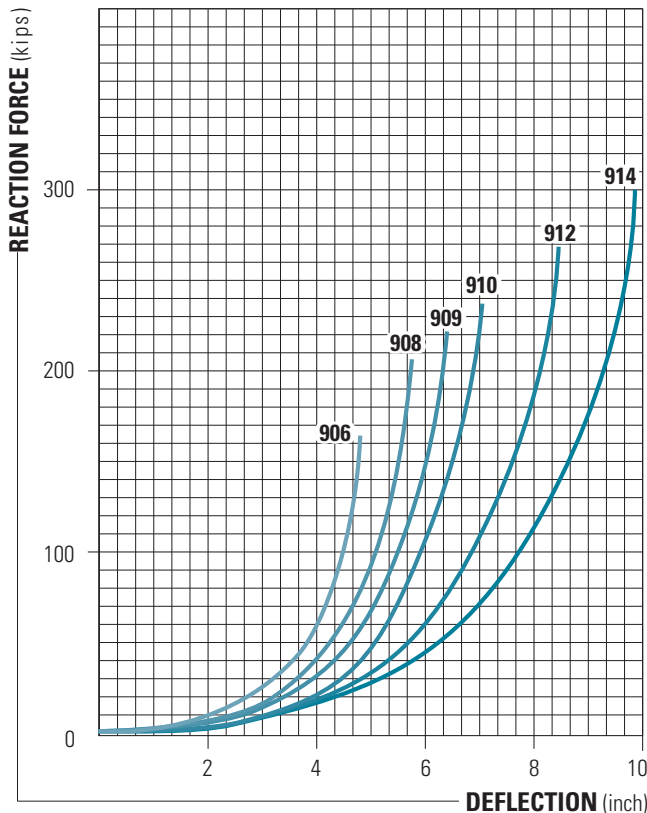

900 SERIES

D-SHAPED / O-BORE

Great all purpose, rugged D-shaped fenders mount by drilling a through hole across the base. Offered in three EPDM colors: black, non-marking grey and white.

See page 26 for D-shaped / D-bore fenders.

CODE NO.	DURAMAX® PART NO.	BASE WIDTH (W)	HEIGHT (H)	BORE (B)	RADIUS (R)	WT./FT.	LENGTH UP TO
DB-906	802090601	5"	6"	2 1/2"	2 1/2"	11.7 LBS.	20 FT.
DB-906A	802090611	6"	6"	3"	3"	13 LBS.	20 FT.
DB-908	802090801	8"	8"	3"	4"	26.2 LBS.	20 FT.
DB-909	802090901	8"	10"	3"	4"	34.6 LBS.	20 FT.
DB-909B	802090911	9 1/4"	10"	3"	5"	40 LBS.	20 FT.
DB-910	802091001	10"	10"	3"	5"	43 LBS.	20 FT.
DB-910A	802091011	10"	10"	4"	5"	41.7 LBS.	20 FT.
DB-912	802091201	12"	12"	4"	6"	60.7 LBS.	20 FT.
DB-912A	802091211	12"	12"	5"	6"	57 LBS.	20 FT.
DB-912B	802090013	12"	14"	5"	6"	69.6 LBS.	20 FT.
DB-912C	802091231	12"	14"	4"	6"	73.3 LBS.	20 FT.
DB-914	802091401	14"	14"	6"	7"	76.8 LBS.	20 FT.
DB-914B	802091421	14"	12"	6"	7"	62.2 LBS.	20 FT.
DB-914C	802091431	13.5"	12"	6"	6.75"	59.8 LBS.	20 FT.

900 SERIES *(CONTINUED)*

D-SHAPED / D-BORE

Square D-shaped, D-bore fenders are designed for general purpose. Mount by drilling an access hole through the top of the D and a base hole through the flat part of the D.

Offered in three EPDM colors: black, non-marking grey and white.

CODE NO.	DURAMAX® PART NO.	BASE WIDTH (W)	HEIGHT (H)	BORE (B)	WT./FT.	LENGTH UP TO
DB-954	802090022	4"	4"	2" x 2"	5.6 LBS.	20 FT.
DB-956	802090021	6"	6"	3" x 3"	12.6 LBS.	20 FT.
DB-958	802090005	8"	8"	4" x 4"	22.5 LBS.	20 FT.
DB-960	802090011	10"	10"	5" x 5"	35.1 LBS.	20 FT.
DB-962	802090015	12"	12"	6" x 6"	50.5 LBS.	20 FT.
DB-964	802090003	14"	14"	7" x 7"	68.6 LBS.	20 FT.