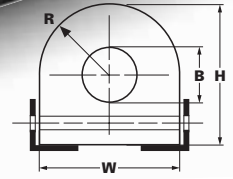

CODE NO.	DURAMAX® PART NO.	BASE WIDTH (W)	HEIGHT (H)	BORE (B)	RADIUS (R)	WT./FT.	LENGTH UP TO
DB-906	802090601	5"	6"	2 1/2"	2 1/2"	11.7 LBS.	20 FT.
DB-906A	802090611	6"	6"	3"	3"	13 LBS.	20 FT.
DB-908	802090801	8"	8"	3"	4"	26.2 LBS.	20 FT.
DB-909	802090901	8"	10"	3"	4"	34.6 LBS.	20 FT.
DB-909B	802090911	9 1/4"	10"	3"	5"	40 LBS.	20 FT.
DB-910	802091001	10"	10"	3"	5"	43 LBS.	20 FT.
DB-910A	802091011	10"	10"	4"	5"	41.7 LBS.	20 FT.
DB-912	802091201	12"	12"	4"	6"	60.7 LBS.	20 FT.
DB-912A	802091211	12"	12"	5"	6"	57 LBS.	20 FT.
DB-912B	802090013	12"	14"	5"	6"	69.6 LBS.	20 FT.
DB-912C	802091231	12"	14"	4"	6"	73.3 LBS.	20 FT.
DB-914	802091401	14"	14"	6"	7"	76.8 LBS.	20 FT.
DB-914B	802091421	14"	12"	6"	7"	62.2 LBS.	20 FT.
DB-914C	802091431	13.5"	12"	6"	6.75"	59.8 LBS.	20 FT.

900 SERIES *(CONTINUED)*

D-SHAPED / D-BORE

Square D-shaped, D-bore fenders are designed for general purpose. Mount by drilling an access hole through the top of the D and a base hole through the flat part of the D.

Offered in three EPDM colors: black, non-marking grey and white.

CODE NO.	DURAMAX® PART NO.	BASE WIDTH (W)	HEIGHT (H)	BORE (B)	WT./FT.	LENGTH UP TO
DB-954	802090022	4"	4"	2" x 2"	5.6 LBS.	20 FT.
DB-956	802090021	6"	6"	3" x 3"	12.6 LBS.	20 FT.
DB-958	802090005	8"	8"	4" x 4"	22.5 LBS.	20 FT.
DB-960	802090011	10"	10"	5" x 5"	35.1 LBS.	20 FT.
DB-962	802090015	12"	12"	6" x 6"	50.5 LBS.	20 FT.
DB-964	802090003	14"	14"	7" x 7"	68.6 LBS.	20 FT.