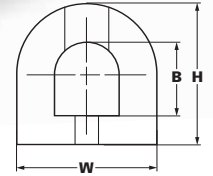

CODE NO.	DURAMAX® PART NO.	BASE WIDTH (W)	HEIGHT (H)	BORE (B)	RADIUS (R)	WT./FT.	LENGTH UP TO
DB-906	802090601	5"	6"	2 1/2"	2 1/2"	11.7 LBS.	20 FT.
DB-906A	802090611	6"	6"	3"	3"	13 LBS.	20 FT.
DB-908	802090801	8"	8"	3"	4"	26.2 LBS.	20 FT.
DB-909	802090901	8"	10"	3"	4"	34.6 LBS.	20 FT.
DB-909B	802090911	9 1/4"	10"	3"	5"	40 LBS.	20 FT.
DB-910	802091001	10"	10"	3"	5"	43 LBS.	20 FT.
DB-910A	802091011	10"	10"	4"	5"	41.7 LBS.	20 FT.
DB-912	802091201	12"	12"	4"	6"	60.7 LBS.	20 FT.
DB-912A	802091211	12"	12"	5"	6"	57 LBS.	20 FT.
DB-912B	802090013	12"	14"	5"	6"	69.6 LBS.	20 FT.
DB-912C	802091231	12"	14"	4"	6"	73.3 LBS.	20 FT.
DB-914	802091401	14"	14"	6"	7"	76.8 LBS.	20 FT.
DB-914B	802091421	14"	12"	6"	7"	62.2 LBS.	20 FT.
DB-914C	802091431	13.5"	12"	6"	6.75"	59.8 LBS.	20 FT.

900 SERIES *(CONTINUED)*

D-SHAPED / D-BORE

Square D-shaped, D-bore fenders are designed for general purpose. Mount by drilling an access hole through the top of the D and a base hole through the flat part of the D.

Offered in three EPDM colors: black, non-marking grey and white.

CODE NO.	DURAMAX® PART NO.	BASE WIDTH (W)	HEIGHT (H)	BORE (B)	WT./FT.	LENGTH UP TO
DB-954	802090022	4"	4"	2" x 2"	5.6 LBS.	20 FT.
DB-956	802090021	6"	6"	3" x 3"	12.6 LBS.	20 FT.
DB-958	802090005	8"	8"	4" x 4"	22.5 LBS.	20 FT.
DB-960	802090011	10"	10"	5" x 5"	35.1 LBS.	20 FT.
DB-962	802090015	12"	12"	6" x 6"	50.5 LBS.	20 FT.
DB-964	802090003	14"	14"	7" x 7"	68.6 LBS.	20 FT.