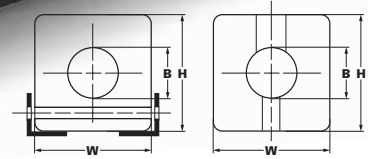

300 SERIES

RECTANGULAR / O-BORE

Mounted vertically or horizontally to provide good protection to docks and vessels. Typical mounting is in a channel with through hole across the base of fender. Offered in three EPDM colors: black, non-marking grey and white.

CODE NO.	DURAMAX® PART NO.	HEIGHT (H)	WIDTH (W)	BORE (B)	WT./FT.	LENGTH UP TO
DB-302	802030201	2"	4"	SOLID	4.2 LBS.	60 FT.
DB-303	802030301	3 1/2"	4 1/2"	1"	7.7 LBS.	60 FT.
DB-304	802030401	5"	5"	2 1/2"	10.3 LBS.	20 FT.
DB-305	802030501	5"	6 1/2"	2 1/2"	14.4 LBS.	20 FT.
DB-305A	802030511	5 1/2"	6"	2 1/2"	14.7 LBS.	20 FT.
DB-306	802030601	6"	6 1/2"	2 1/2"	17.8 LBS.	20 FT.
DB-306A	802030611	6"	6"	2 7/8"	15.4 LBS.	20 FT.
DB-306B	802030621	6"	7"	2 1/2"	19.4 LBS.	20 FT.
DB-307	802030701	7"	10"	3"	33 LBS.	20 FT.
DB-307A	802030711	7"	10"	3 1/2"	31.6 LBS.	20 FT.
DB-308	802030801	8"	8"	3"	29.8 LBS.	20 FT.
DB-309	802030901	8"	10"	3"	38.2 LBS.	20 FT.
DB-309A	802030911	9"	10"	SOLID	47.1 LBS.	20 FT.
DB-310	802031001	10"	10"	4"	45.4 LBS.	20 FT.
DB-311	802031101	10"	12"	4"	55.9 LBS.	20 FT.
DB-312	802031201	12"	12"	5"	64.7 LBS.	20 FT.
DB-313	802031301	12"	12"	4"	68.4 LBS.	20 FT.
DB-314	802031401	14"	14"	6"	87.5 LBS.	20 FT.